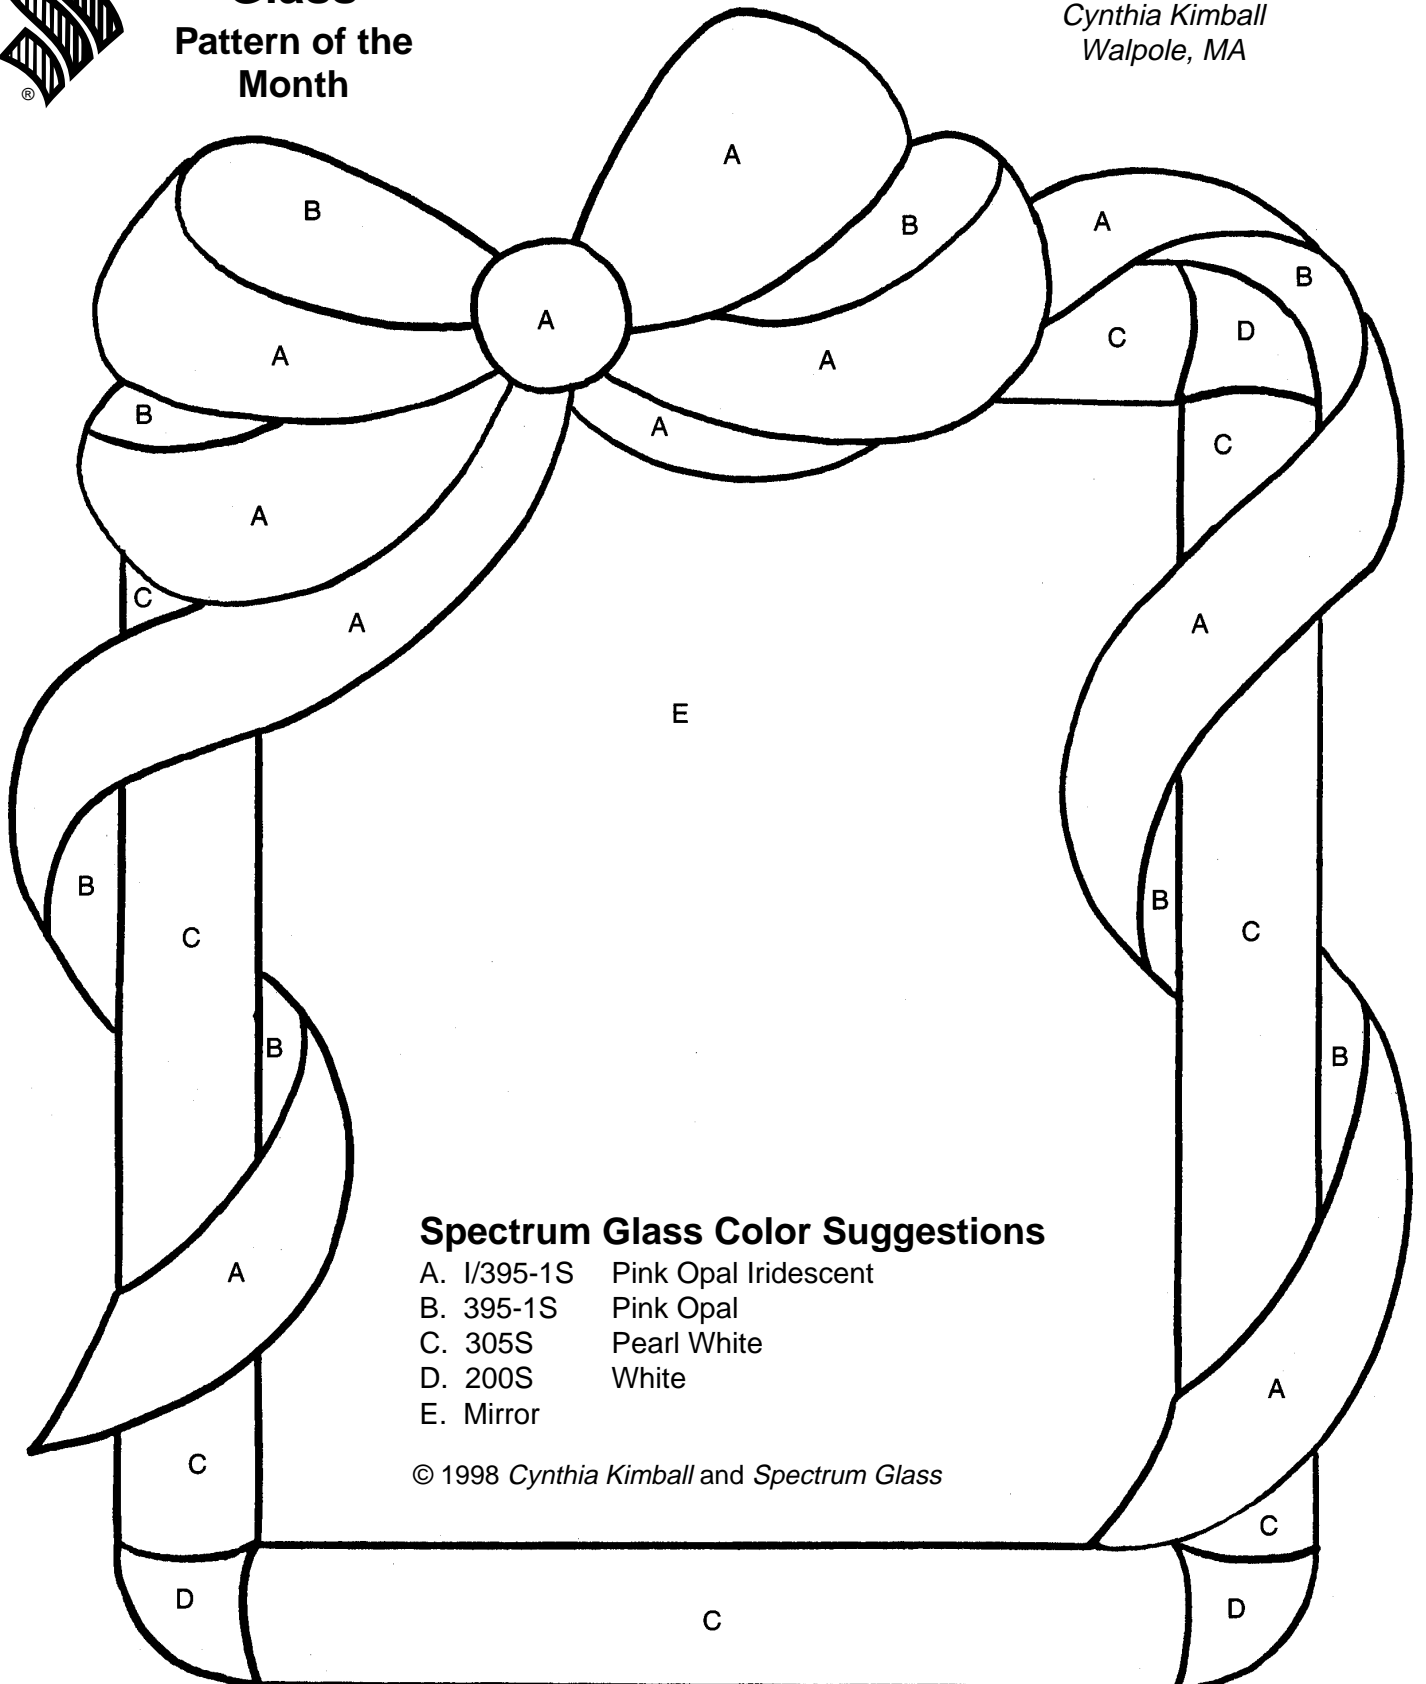

**Spectrum
Glass**
Pattern of the
Month

"DESK MIRROR"

Cynthia Kimball
Walpole, MA

Spectrum Glass Color Suggestions

- A. 1/395-1S Pink Opal Iridescent
- B. 395-1S Pink Opal
- C. 305S Pearl White
- D. 200S White
- E. Mirror

© 1998 Cynthia Kimball and Spectrum Glass