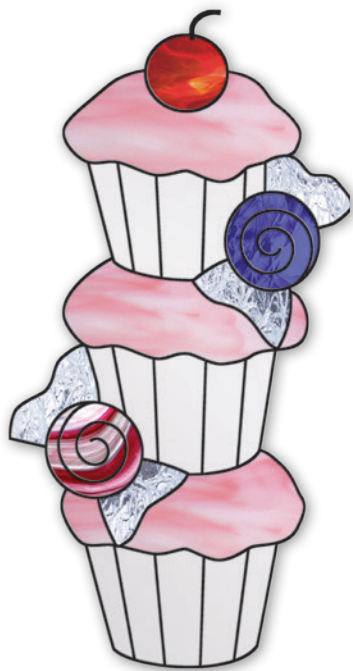

**Spectrum  
Glass**

***"Cupcake Tower"***  
Sara Peterson

**Spectrum Glass Suggestions**

- |             |                          |
|-------------|--------------------------|
| A. 397-2SF  | Crystal Opal Pink        |
| B. 200S     | White Opal               |
| C. BR/609-2 | Peppermint Pink Baroque™ |
| D. 543-2A   | Grape Artique™           |
| E. 100K     | Clear Krinkle            |
| F. 357-1S   | Cherry Red/ White        |

Dotted line = wire overlay.