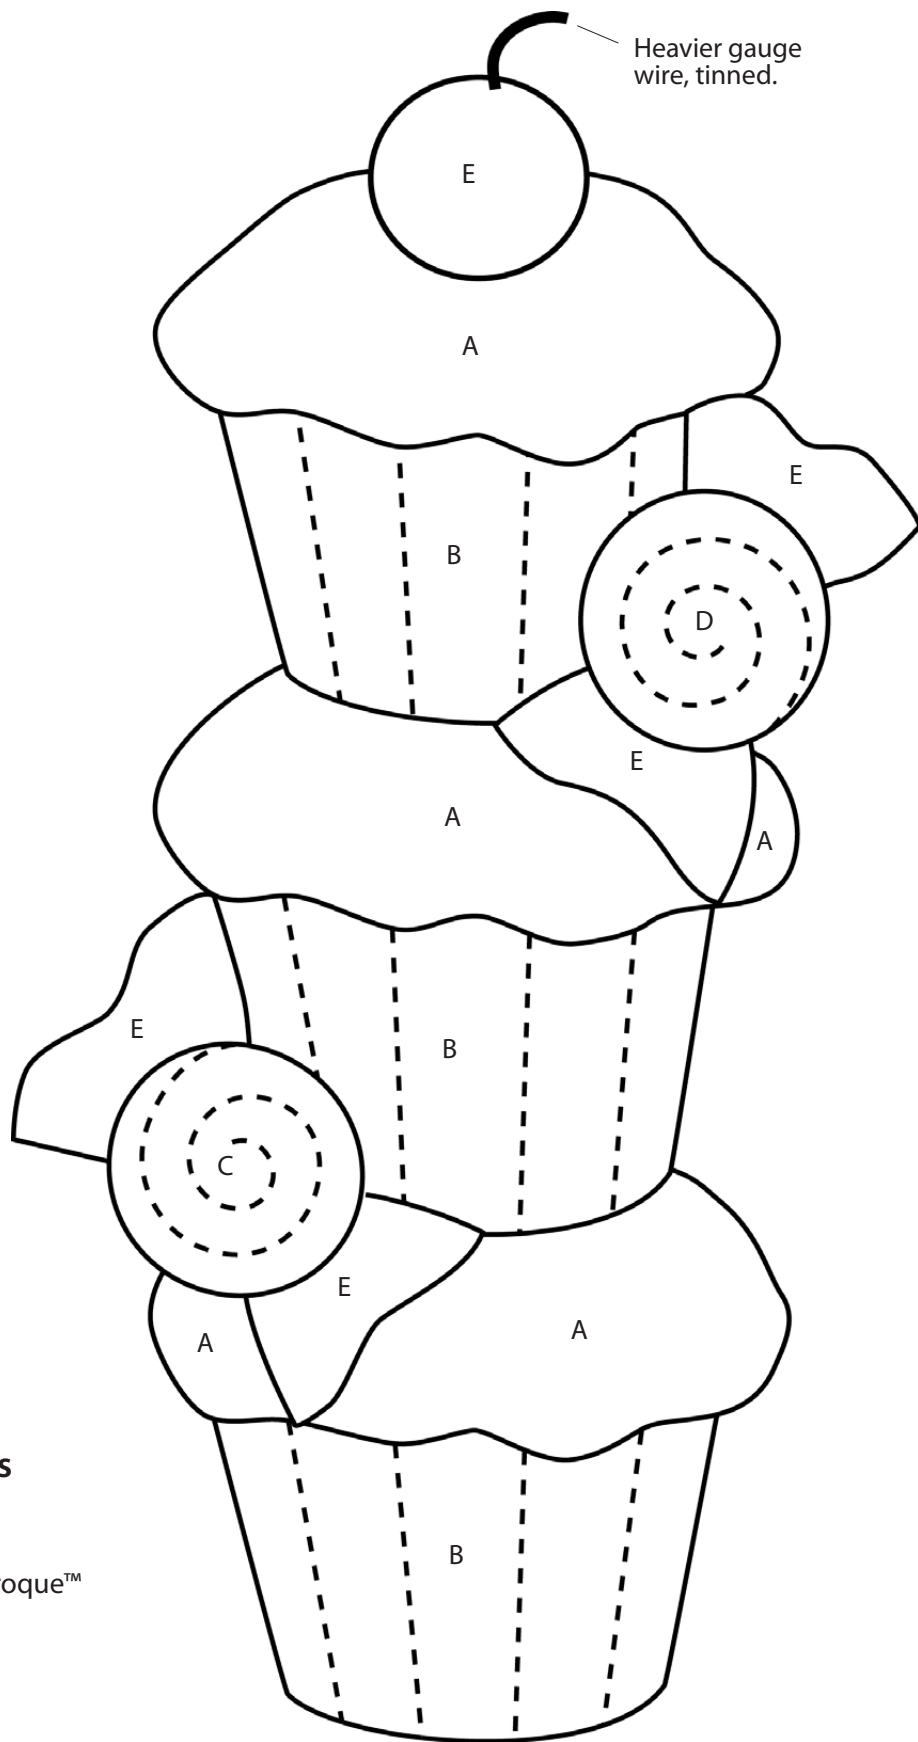

**Spectrum  
Glass**

***"Cupcake Tower"***  
Sara Peterson

**Spectrum Glass Suggestions**

- |             |                          |
|-------------|--------------------------|
| A. 397-2SF  | Crystal Opal Pink        |
| B. 200S     | White Opal               |
| C. BR/609-2 | Peppermint Pink Baroque™ |
| D. 543-2A   | Grape Artique™           |
| E. 100K     | Clear Krinkle            |
| F. 357-1S   | Cherry Red/ White        |

Dotted line = wire overlay.