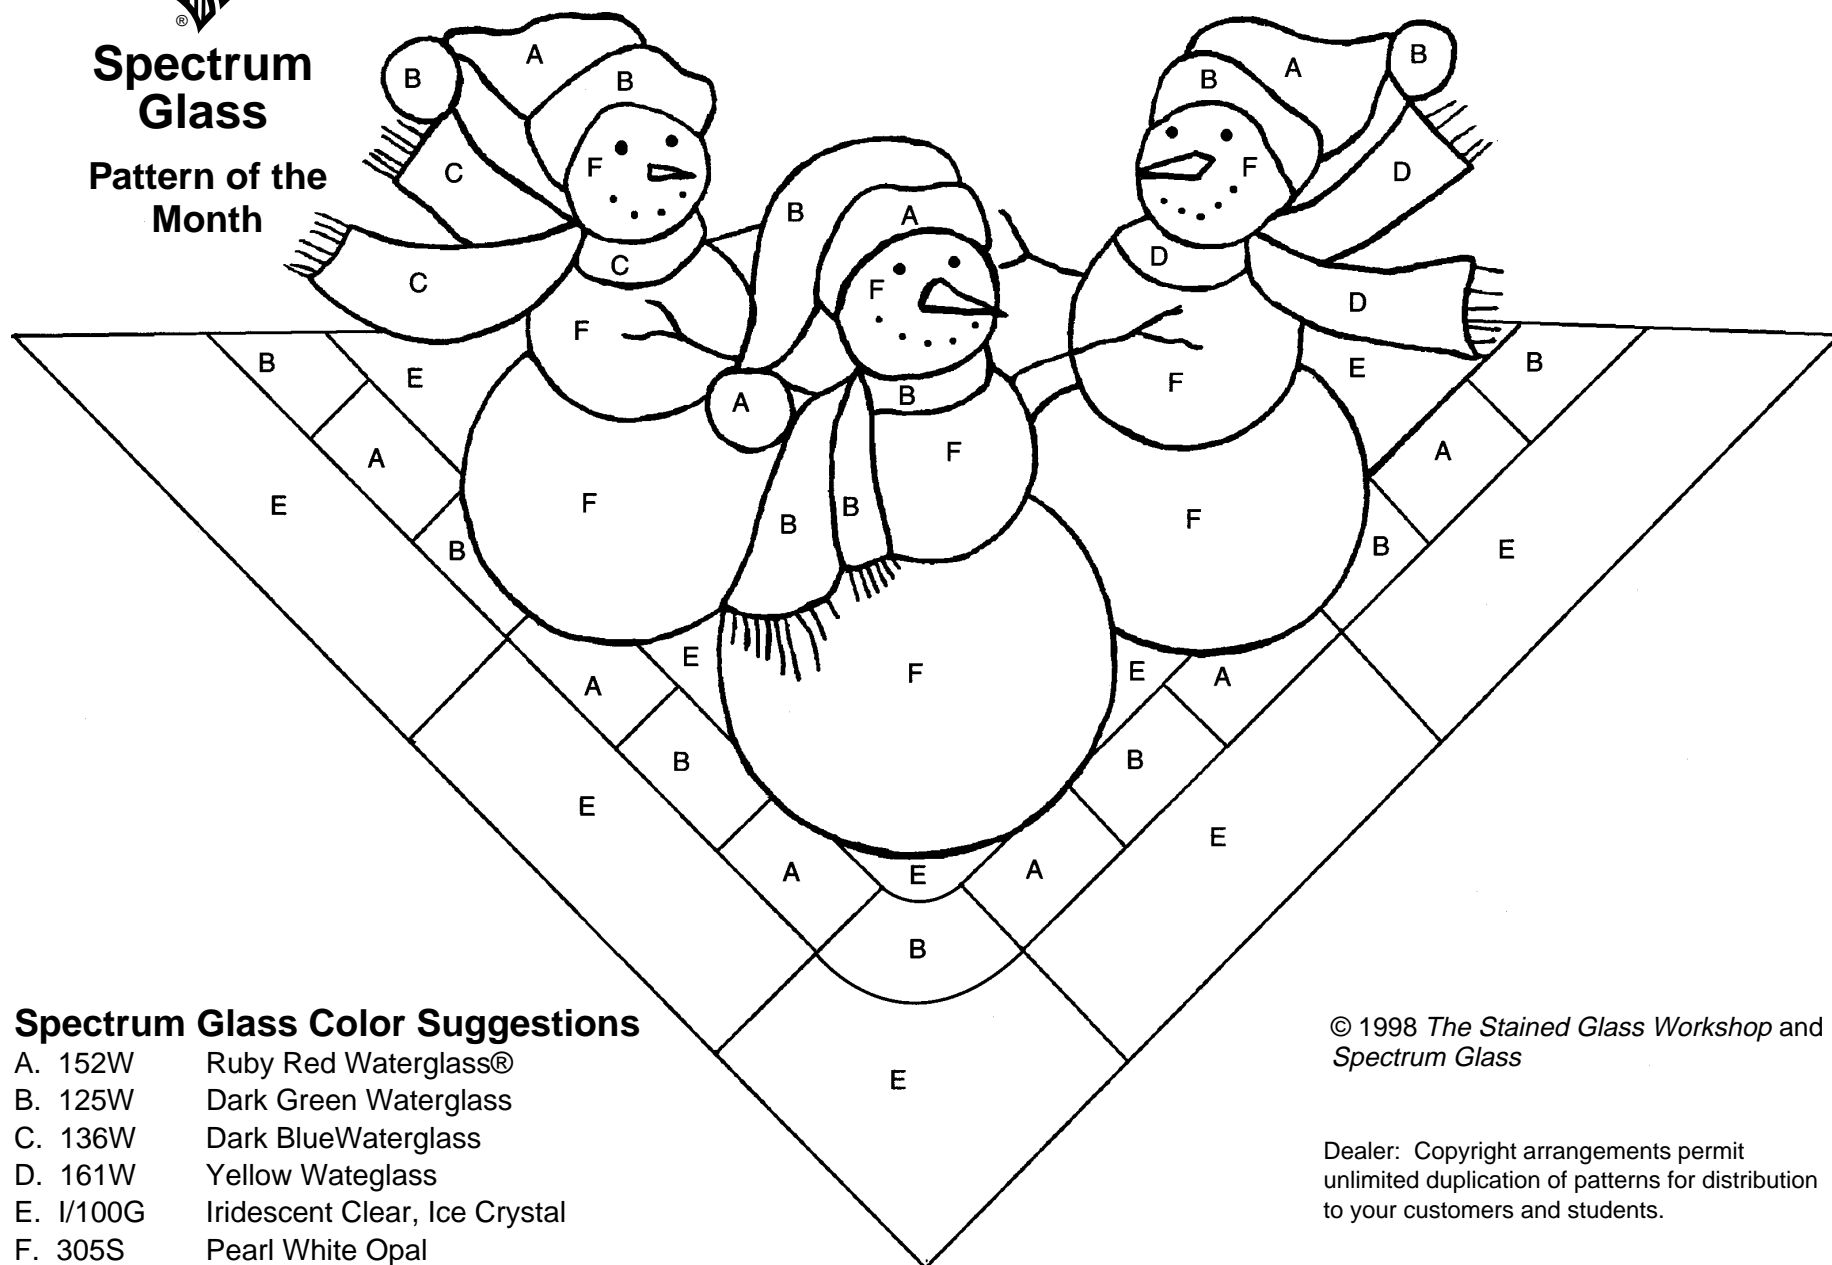

**Spectrum
Glass**

**Pattern of the
Month**

"THREE COLD AMIGOS"

The Stained Glass Workshop

Mt. Pleasant, MI

Spectrum Glass Color Suggestions

- A. 152W Ruby Red Waterglass®
- B. 125W Dark Green Waterglass
- C. 136W Dark Blue Waterglass
- D. 161W Yellow Waterglass
- E. I/100G Iridescent Clear, Ice Crystal
- F. 305S Pearl White Opal